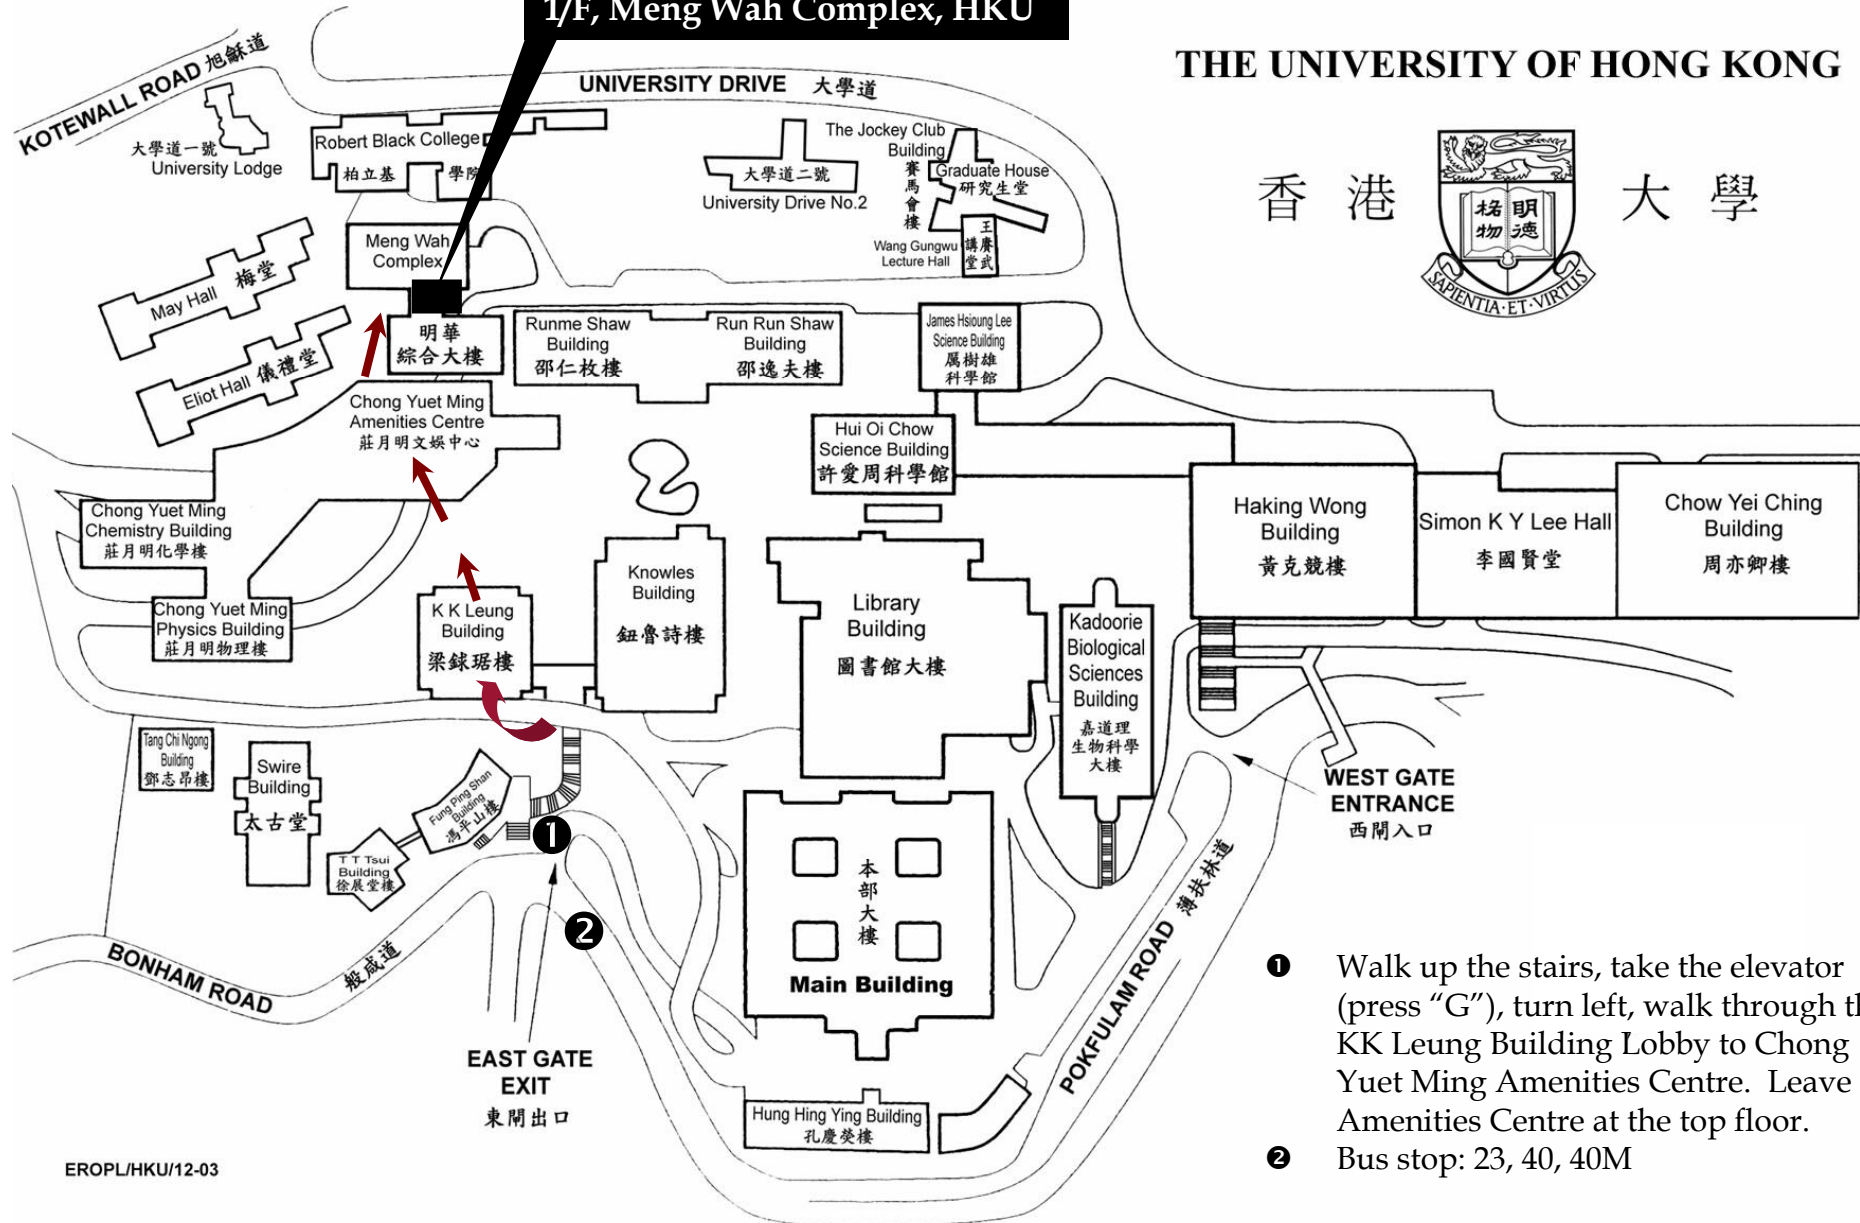

Lecture Theatre 7 (T7)
1/F, Meng Wah Complex, HKU

THE UNIVERSITY OF HONG KONG

香港大學

- ① Walk up the stairs, take the elevator (press "G"), turn left, walk through the KK Leung Building Lobby to Chong Yuet Ming Amenities Centre. Leave the Amenities Centre at the top floor.
- ② Bus stop: 23, 40, 40M