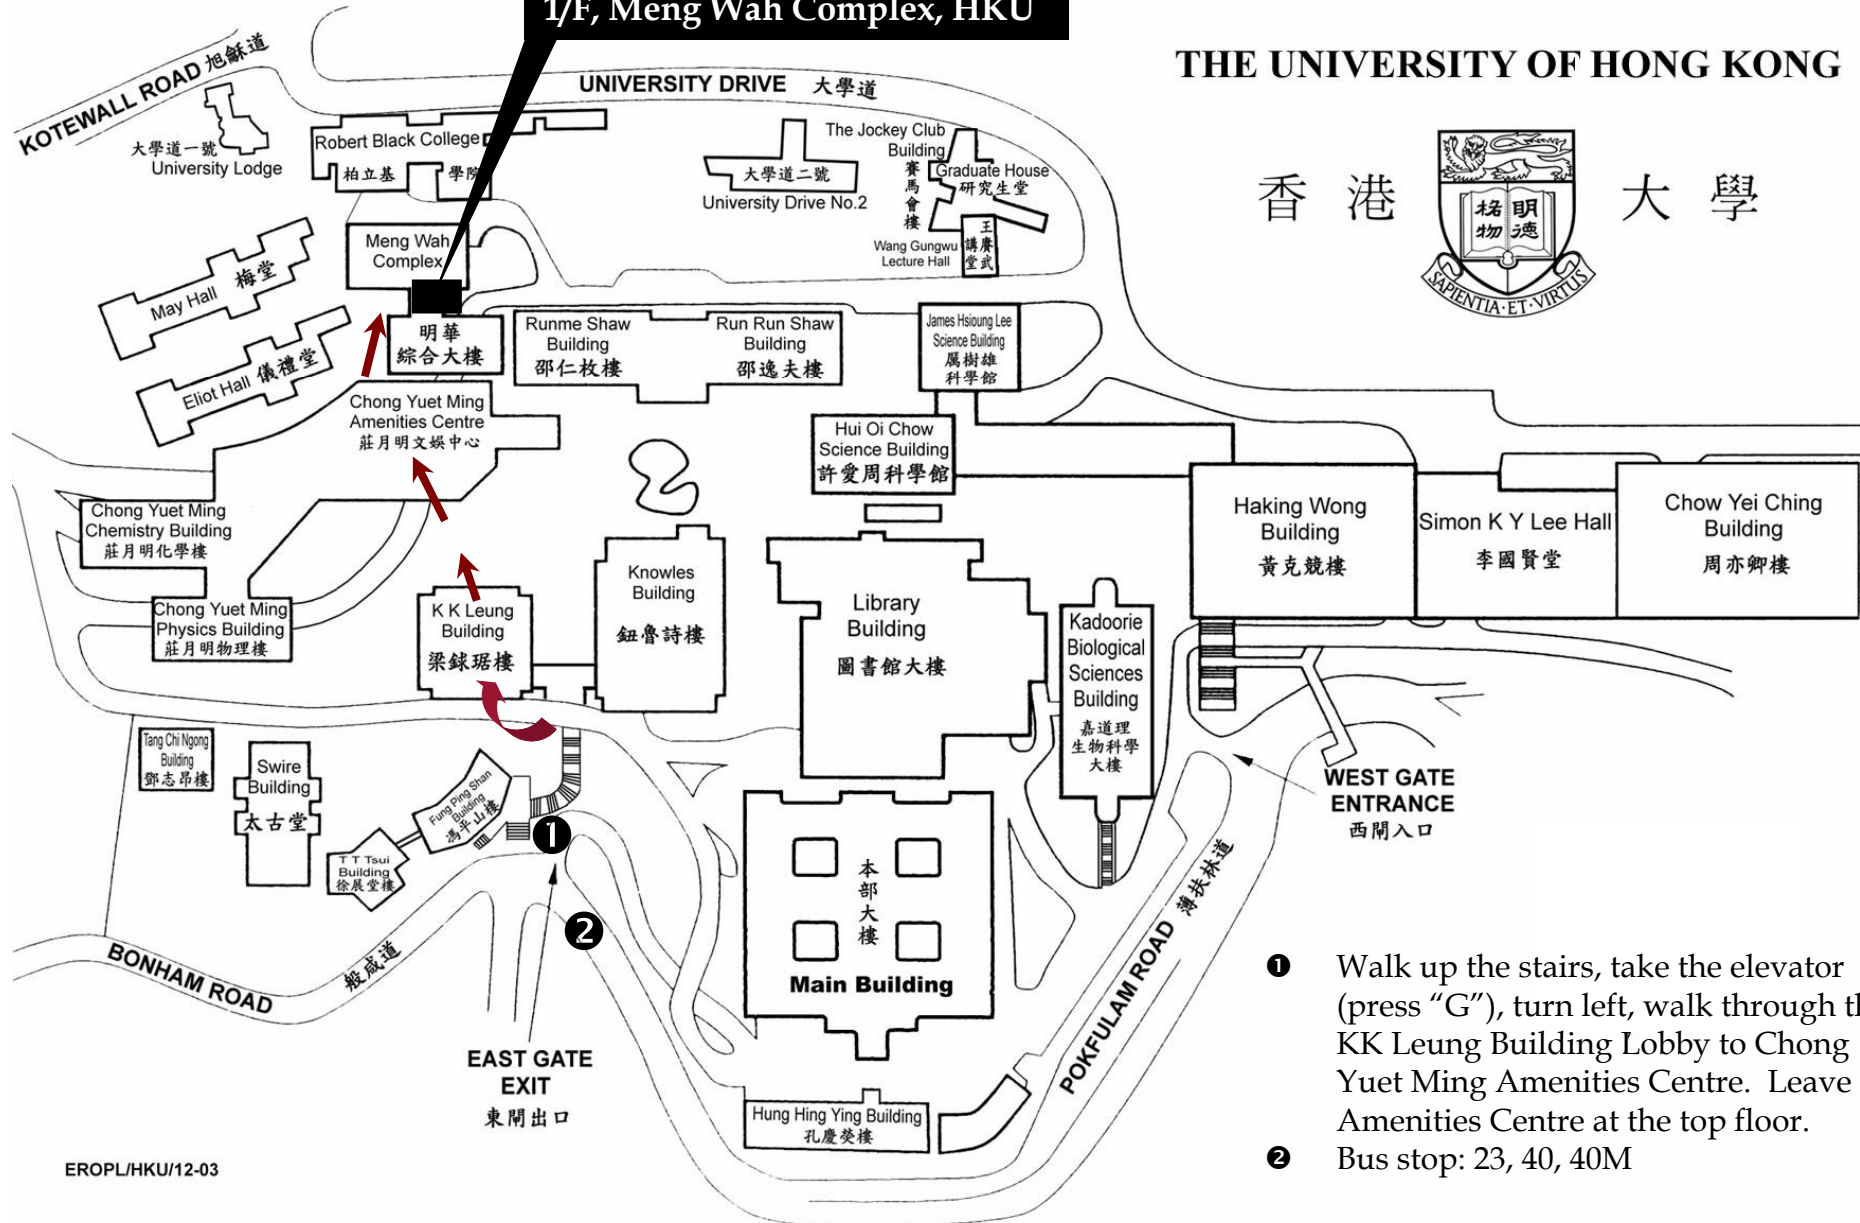

**Lecture Theatre 5 (T5)**  
**1/F, Meng Wah Complex, HKU**

**THE UNIVERSITY OF HONG KONG**

香港大學

- ① Walk up the stairs, take the elevator (press "G"), turn left, walk through the KK Leung Building Lobby to Chong Yuet Ming Amenities Centre. Leave the Amenities Centre at the top floor.
- ② Bus stop: 23, 40, 40M